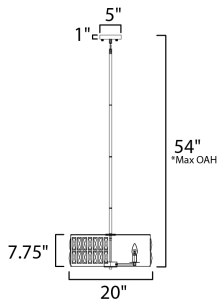

\*max overall height

**MEASUREMENTS**

- DIMENSION : 20" W x 7.75" H
- MAX OAH : 54" OAH
- CANOPY : 5" W x 1" H x 5" L
- HANGING WEIGHT : 14.96 lb

**LAMPING**

- INPUT VOLTAGE : 120V
- BULB : 4 x 40W Incandescent E12 , 160W Total
- BULB INCLUDED : (Not Included)
- DIMMABLE : Y